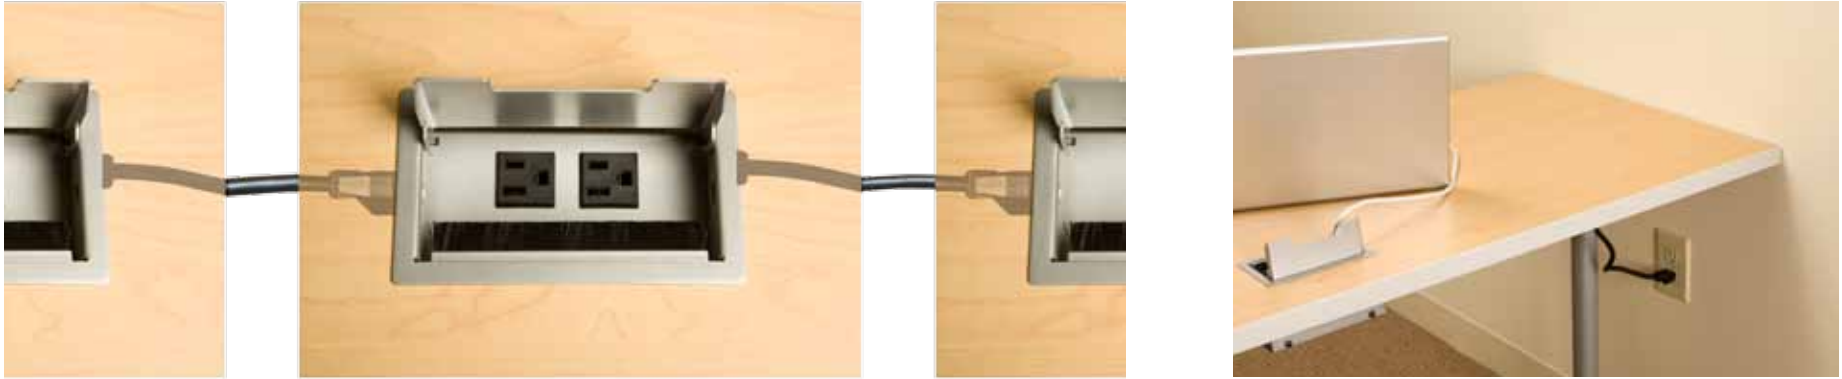

SYMPHONY®

power, data, wire management

asti

Power up to 3 modules from one 15 amp plug (2nd module plugs into 1st module). Reconfigure in any order (non-sequential). Break tables apart and power each independently. The under surface edge mount is our most cost effective power/data value option.

modesty panels

Fabric—fixed & nesting

Laminate—
fixed, removable & folding

Metal—fixed

Perforated metal—fixed

laptop surface power modules

Beni

Eleni